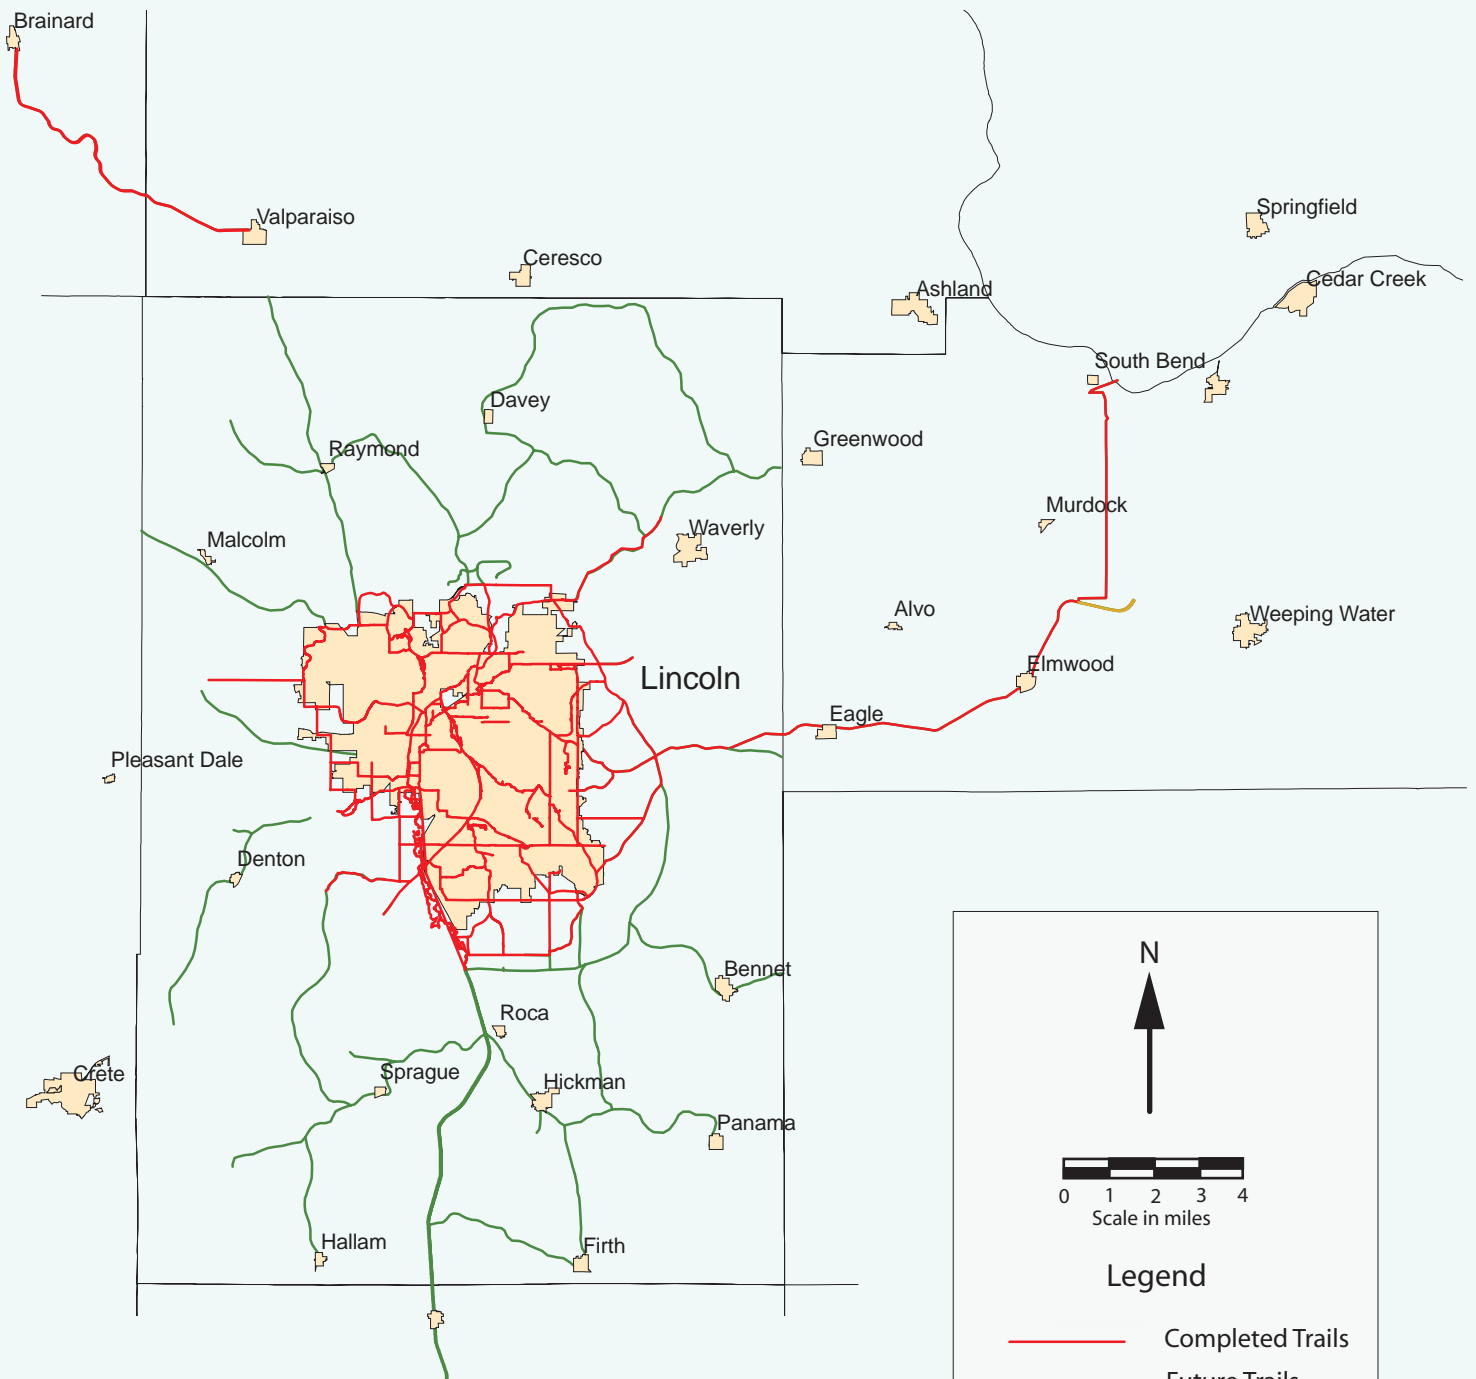

Lancaster County Area Trails

Current to Future

N

0 1 2 3 4
Scale in miles

Legend

- Completed Trails
- Future Trails
- Towns
- County Border

Sources: Lower Platte South NRD
Nebraska Department of Natural Resources

Cartographer: Glenn Williams
Thursday, December 8, 2005