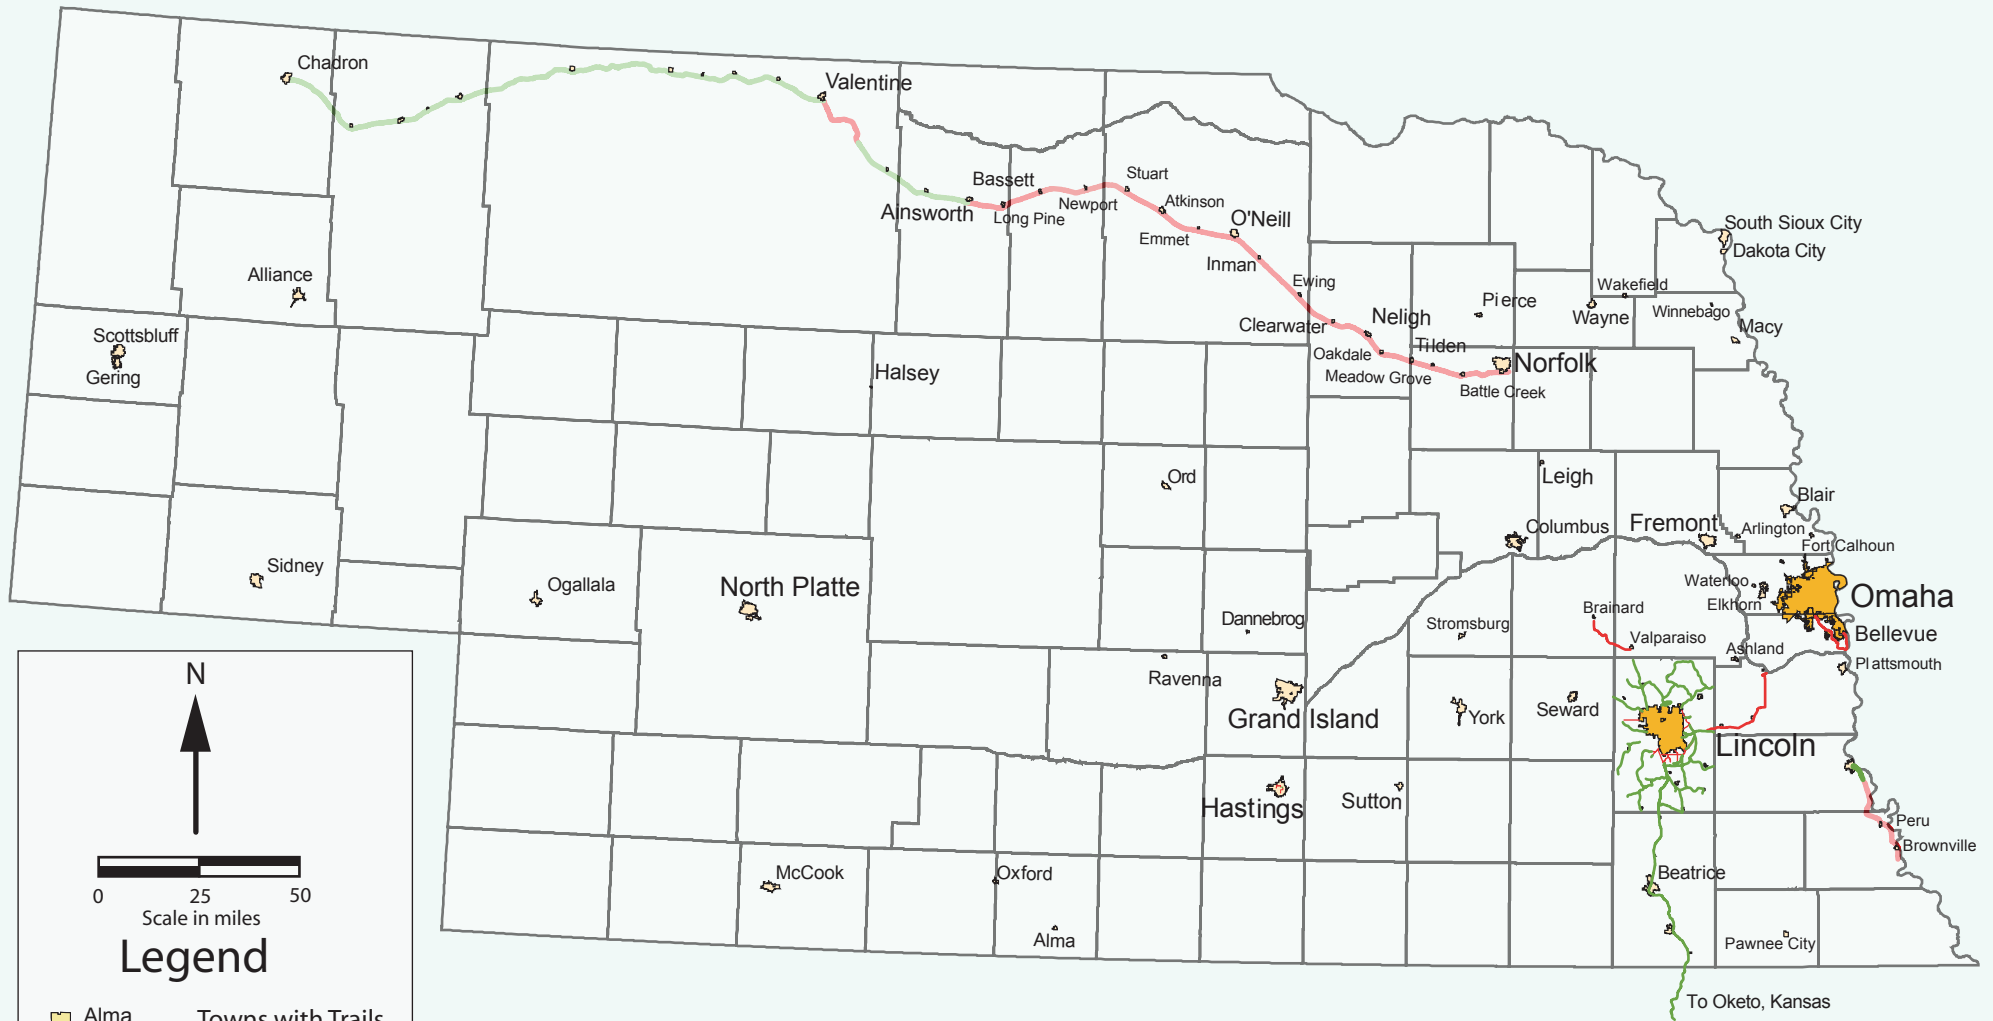

# Nebraska Recreational Trails

By City and County

**Legend**

- Alma Towns with Trails
- Completed Trails
- Future Trails
- Omaha Cities with Trail Maps
- Lincoln Cities with Trail Maps

Sources: Nebraska Game and Parks Commission, Lower Platte South NRD, Nemaha NRD, City of Lincoln, Papio-Missouri NRD, Nebraska Department of Natural Resources, and Sinclair-Hille Associates.

Cartographer: Glenn Williams  
Thursday, December 8, 2005