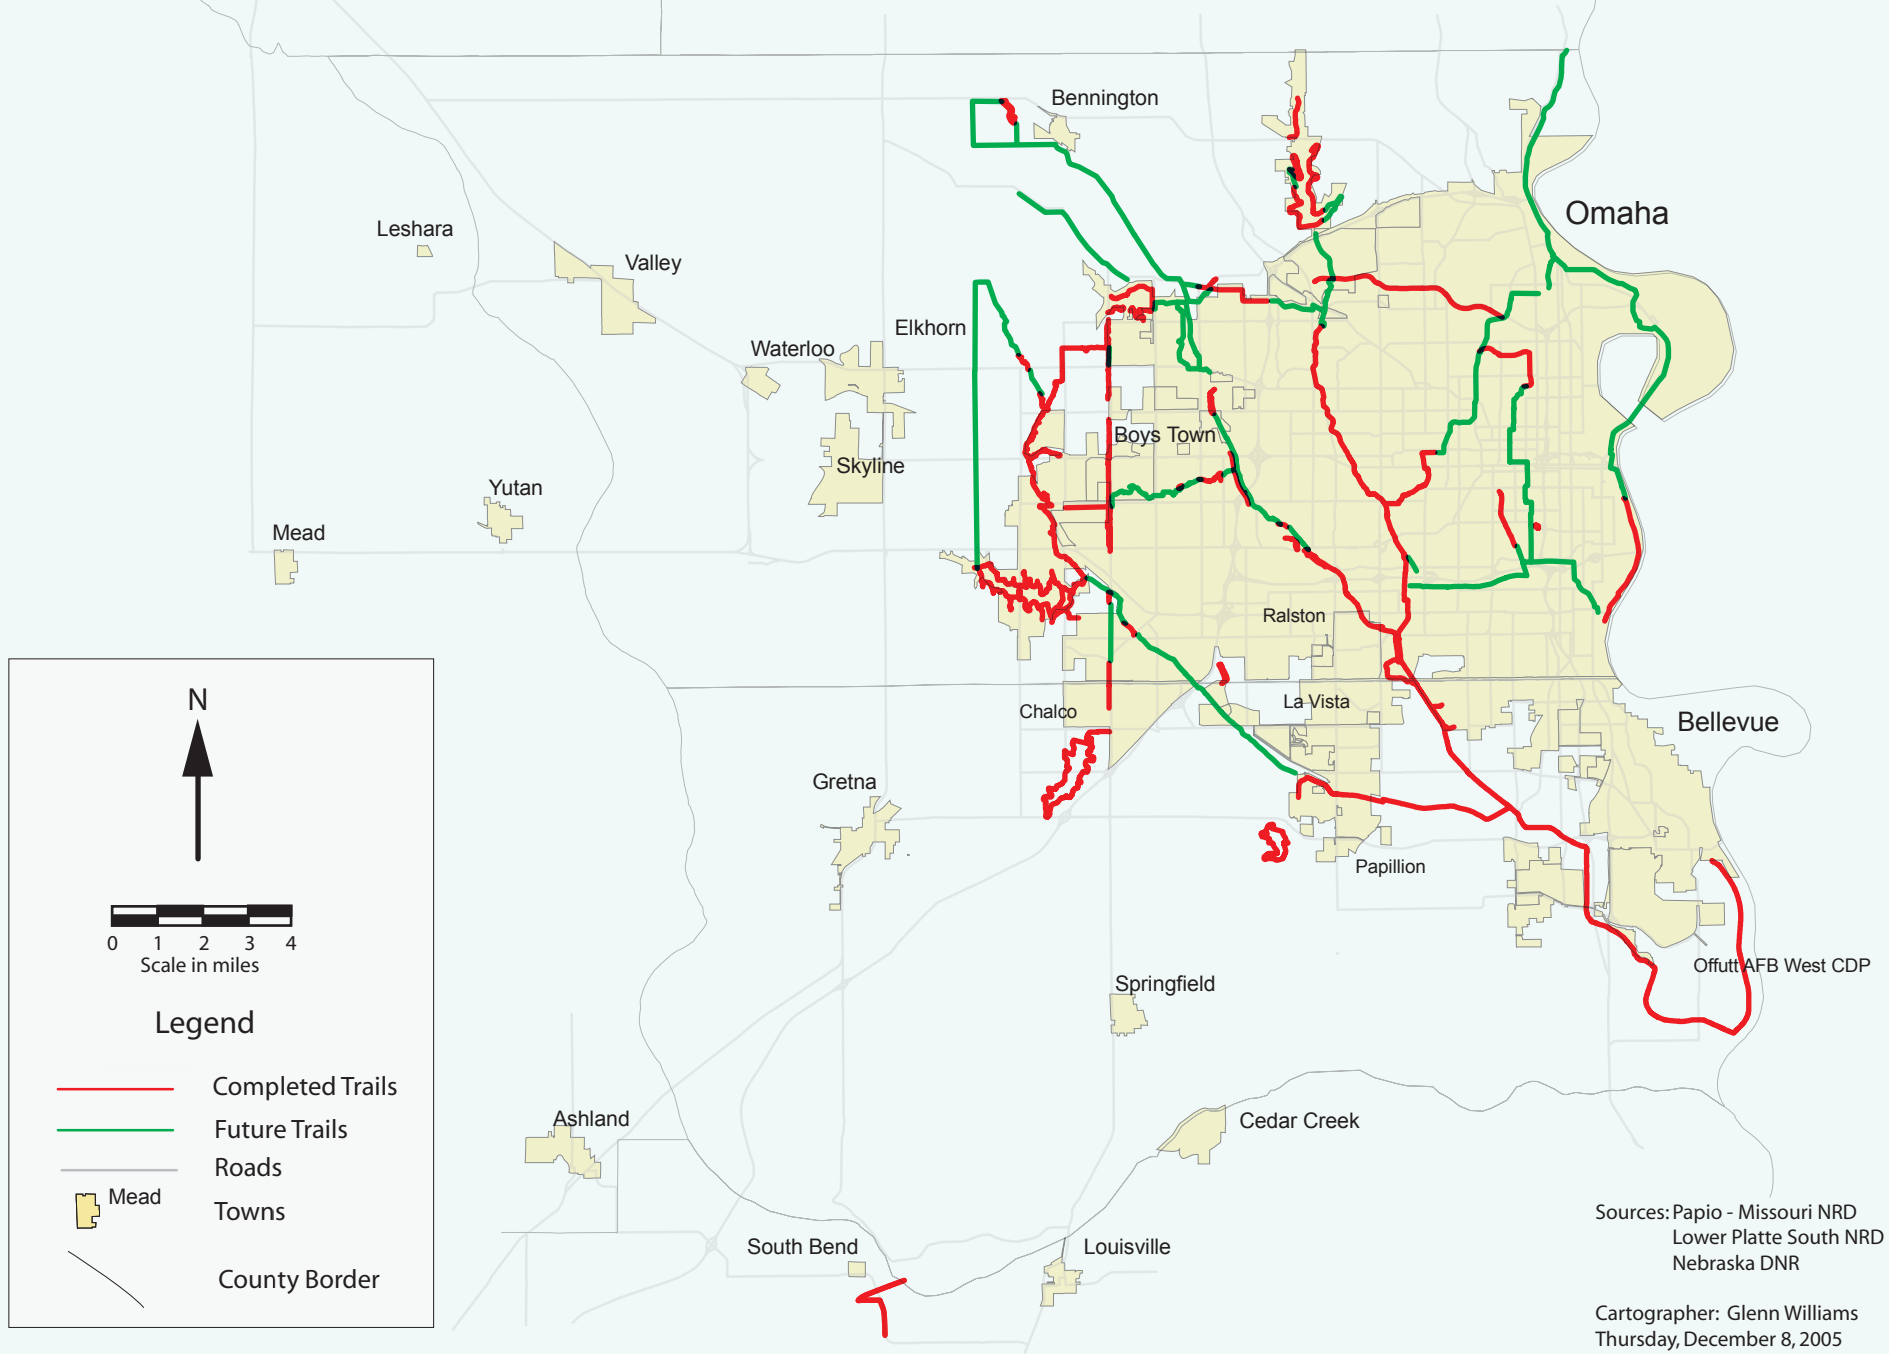

# Omaha Area Recreational Trails

## Current and Future

Sources: Papio - Missouri NRD  
 Lower Platte South NRD  
 Nebraska DNR

Cartographer: Glenn Williams  
 Thursday, December 8, 2005