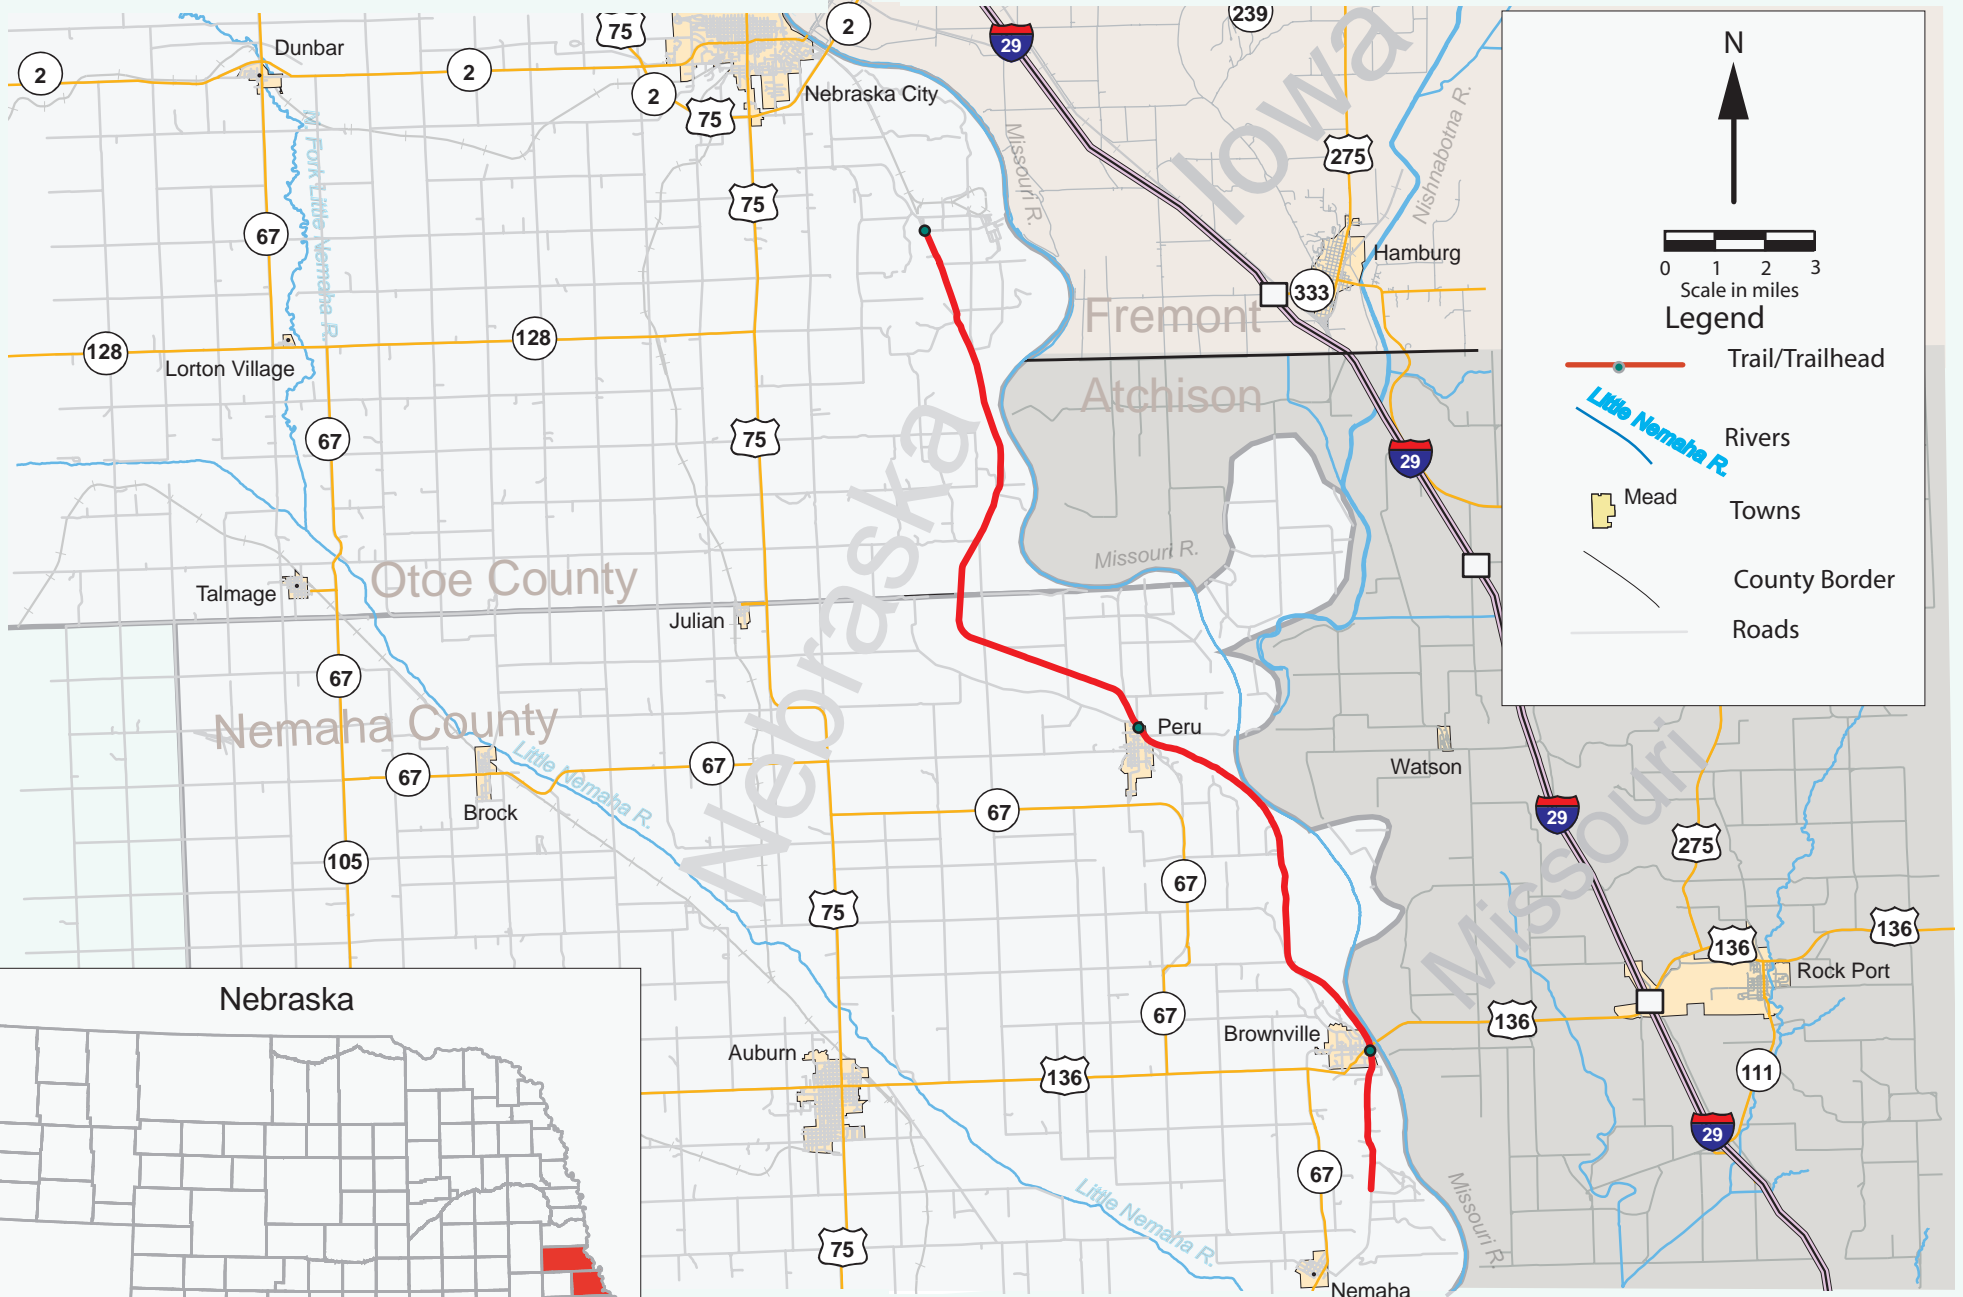

# Steamboat Trace Recreational Trail

Nebraska - 2005

Area of the state represented by map shown in red.

Sources: Nemaha NRD  
Nebraska DNR  
Cartographer: Glenn Williams  
Thursday, December 8, 2005