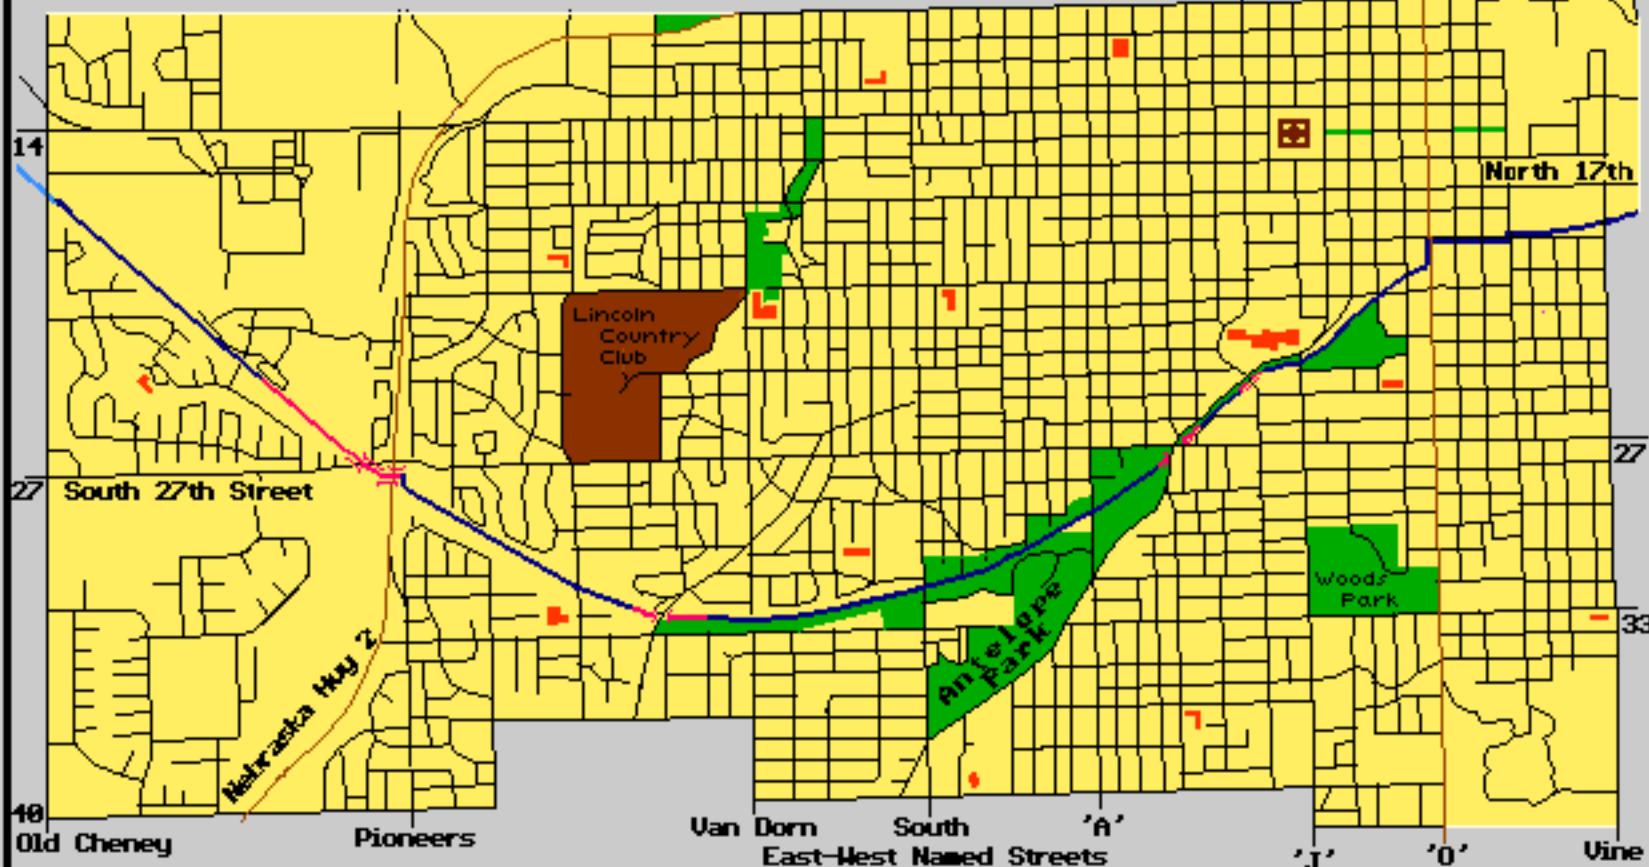

Rock Island Trail

Lincoln, Nebraska - 1997

Key

- | | | | |
|--|------------------------|--|---------------|
| | Rock Island Trail | | State Capitol |
| | Undeveloped trail | | Schools |
| | Tunnel/Bridge/Elevated | | Roads |
| | Private Golf Courses | | Highways |
| | | | Parks/Golf |

Source: Lincoln Parks & Recreation Department
By: Glenn Williams, Geography Department, UNL